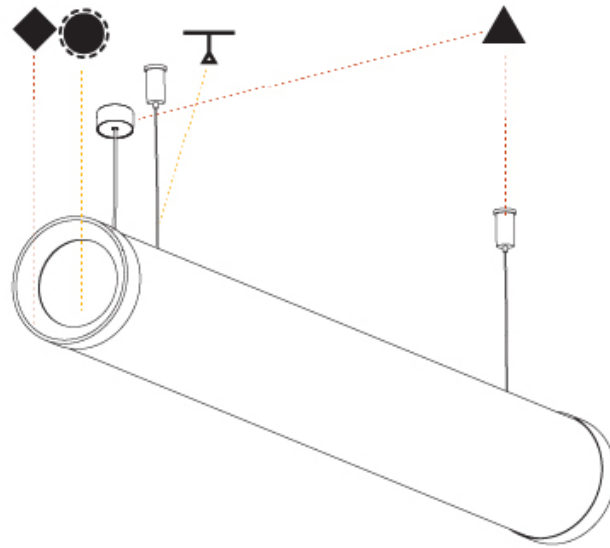

BUNGA PLUS SUSPENSION

A30701-

PROJECT
TYPE
SPECIFIER
QUANTITY
DATE

A